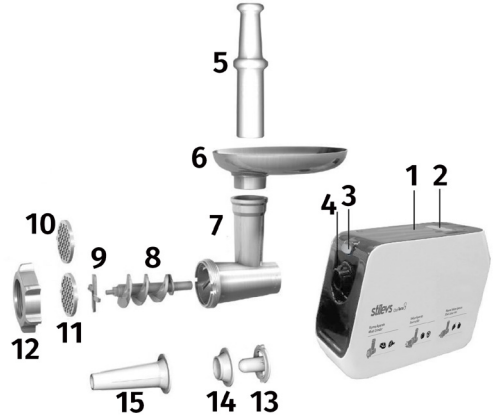

yanından ayrılmayınız. Yanından ayrılmanız gerekiyorsa mutlaka fişini prizden çekiniz.

- Kullanmadığınız zaman makinenizin fişini prizden çekiniz.
- Makinenizi kesinlikle su veya başka bir sıvıya daldırmayınız.
- Makinenizi çocukların ulaşamayacağı bir yerde saklayınız.
- Makinenizi amacına uygun kullanınız. Başka amaçlar için kullanmayınız.
- Makinenizin fişini ; bakım ve temizliğini yaparken, mutlaka prizden çekiniz.
- Makineniz normal çalışmadığında kendiniz tamir etmeye çalışmayınız, en yakın Stilevs servisine götürünüz.
- Makinenizin kablosunu hasarlı gördüğünüzde kullanmayınız en yakın Stilevs servisine götürünüz.
- Eti, makinenize ASLA PARMAKLARINIZI KULLANARAK ATMAYINIZ, eti itmek gerektiğinde mutlaka İTİCİYİ kullanınız.
- Aksesuarları değiştirmeden önce cihazı kapatınız veya kablosunu prizden çekiniz.

DİKKAT: Cihazınızı sürekli olarak 5 dakikadan fazla çalıştırmayınız. Eğer 5 dakika sürekli kullanırsanız, soğuması için 10 dakika bekleyiniz.

DİKKAT: Satın almış olduğunuz ürün ev tipidir. Ticari amaçla ve iş yerlerinde kullanmayınız.

II. CİHAZIN TANITIMI

1. Motor gövde
2. Kontrol düğmeleri
3. Alüminyum gövde çıkartma düğmesi
4. Metal dişli yuvası
5. İtici
6. Çıkarılabilir tepsi
7. Alüminyum gövde
8. Spiral sürücü
9. Paslanmaz çelik bıçak
10. İnce delikli ızgara (ayna)
11. Kalın delikli ızgara (ayna)
12. Kilitleme somunu
13. İçli köfte aparatı
14. Flanş
15. Sucuk ve sosis hunusu

III. TEKNİK ÖZELLİKLER

Markası : Stilevs

Modeli : ChefTurco

Gerilim : 220-240V AC

Frekans : 50/60Hz

Güç : 800W

Motor : 1800W Max kilitli halde

IV. KULLANIM

- Et kıyma makinenizi kullanmadan